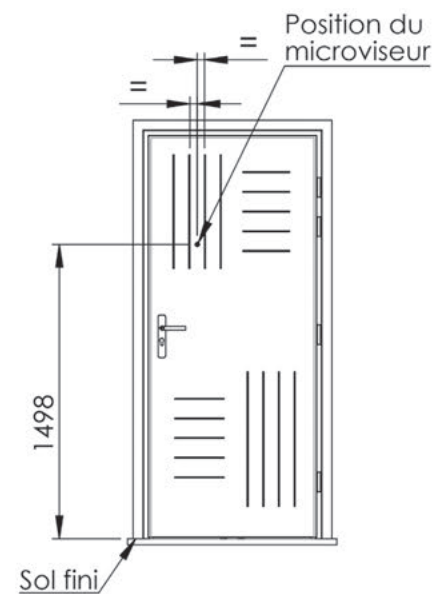

Plan PM-48 _ Ind2 : Option - Microviseur

Gamme résidence et métalforce

Design Rainuré

Diabolo
New Look
Quattro
Diabolo View
First Class View
One View
Carat

Design Rainuré

First Class

Design Rainuré

Style

Cahier technique