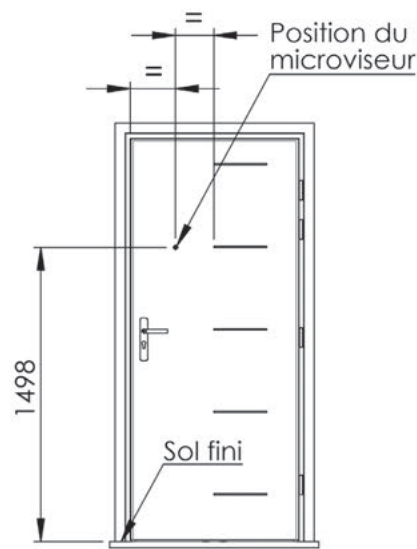

Plan PM-48 _ Ind2 : Option - Microviseur

Gamme résidence et métalforce

Design Rainuré

Diabolo
New Look
Quattro
Diabolo View
First Class View
One View
Carat

Design Rainuré

First Class

Design Rainuré

Style