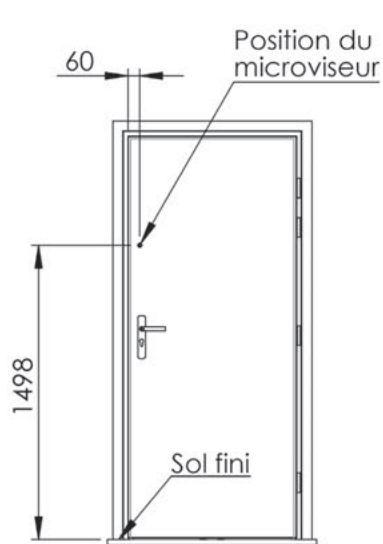

Plan PM-48 _ Ind2 : Option - Microviseur

Gamme résidence et métalforce

Design Rainuré

Diabolo
New Look
Quattro
Diabolo View
First Class View
One View
Carat

Design Rainuré

First Class

Design Rainuré

Style