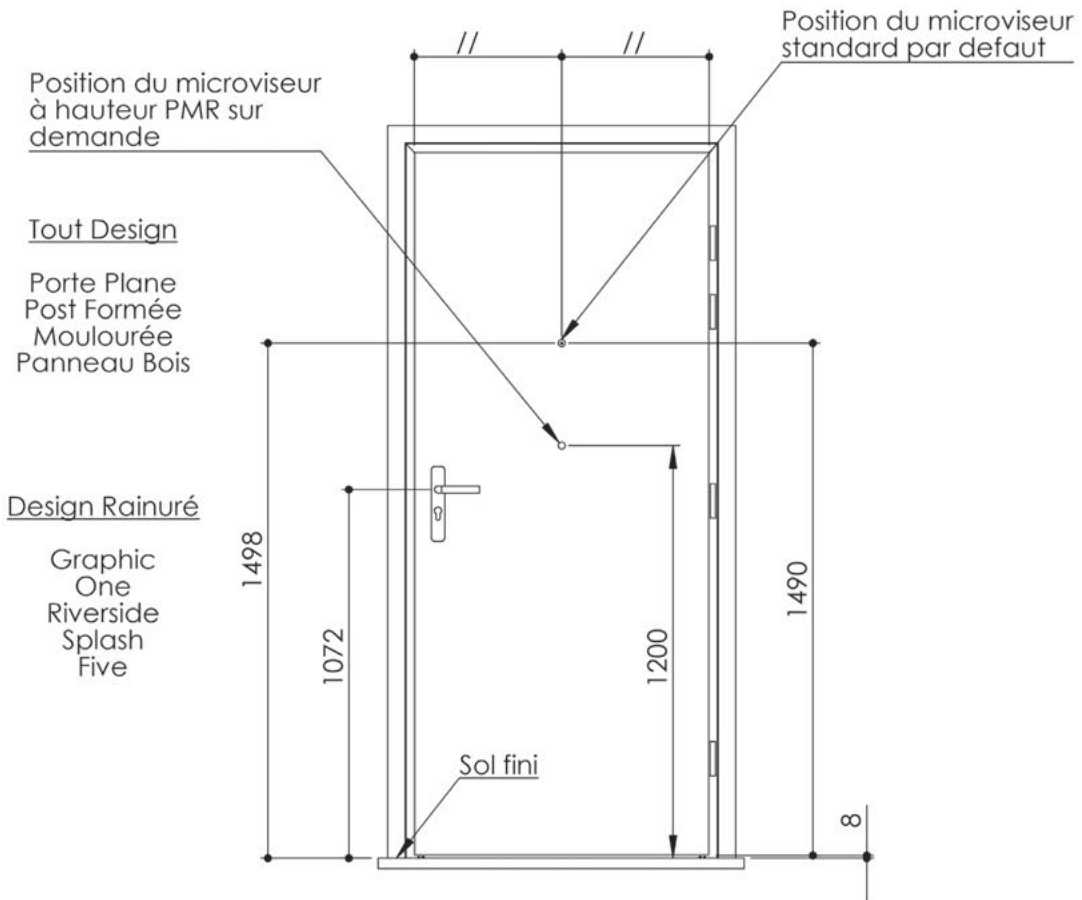

Plan PM-48 _ Ind2 : Option - Microviseur

Gamme résidence et métalforce

Design Rainuré

Diabolo
New Look
Quattro
Diabolo View
First Class View
One View
Carat

Design Rainuré

First Class

Design Rainuré

Style